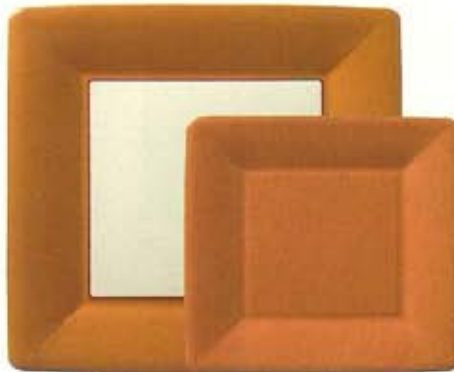

PAPER PLATES

Our printed paper plates are sure to please your customers and their guests. The plates are as beautiful as they are practical. They look great with their matching paper napkins or can be paired with any number of our napkins.

Square Dinner (PEG): \$3.00
Sell Unit: 12
Measurements: 10" x 10"
 8 per package

Square Dessert/Salad (PEK): \$2.00
Sell Unit: 12
Measurements: 7" x 7"
 8 per package

Bountiful Crop
 cream
 PEG457760 PEK457760
 

Serenade
 cream
 PEG404860 PEK404860
 

Classic Linen
 forest green
 PEG10123 PEK10123
 

Classic Linen
 terracotta
 PEG10173 PEK10173
 

Classic Linen
 dark blue
 PEG10144 PEK10144
 

Classic Linen
 dark red
 PEG10111 PEK10111
 

Classic Linen
 black
 PEG10107 PEK10107
 

Classic Linen
 brown
 PEG10130 PEK10130
 

PAPER PLATES

Our printed paper plates are sure to please your customers and their guests. The plates are as beautiful as they are practical. They look great with their matching paper napkins or can be paired with any number of our napkins.